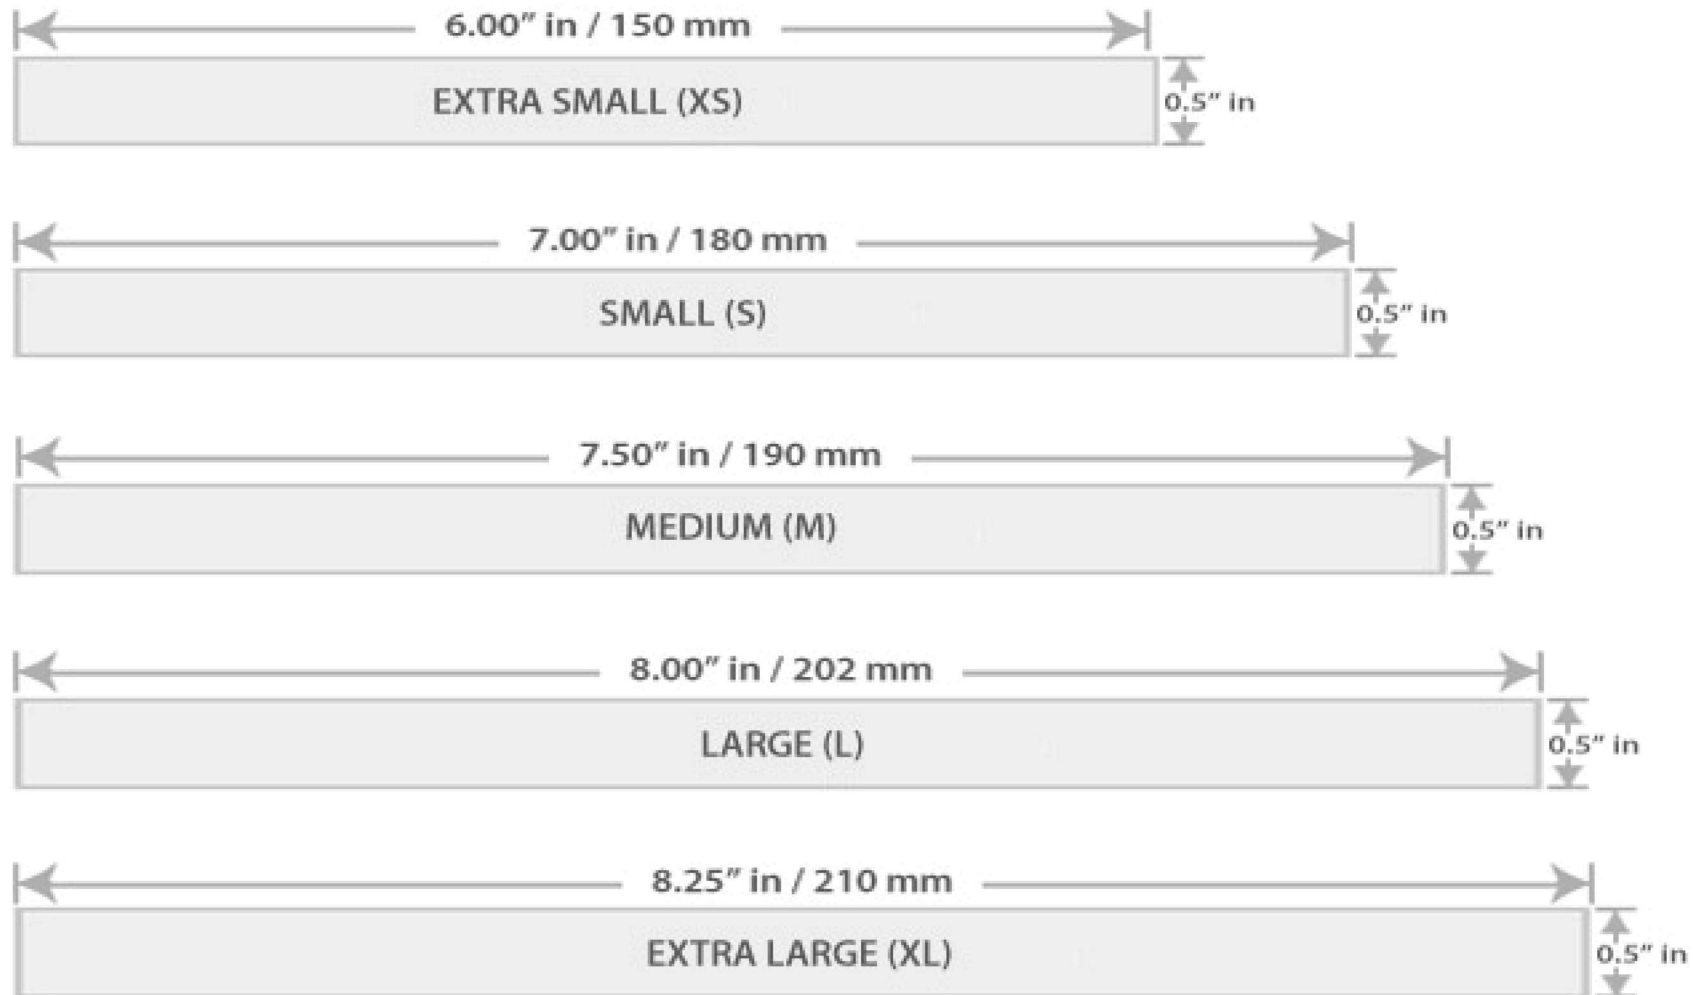

# Size Measuring Guide

Call Us Toll Free at (800) 835-7033